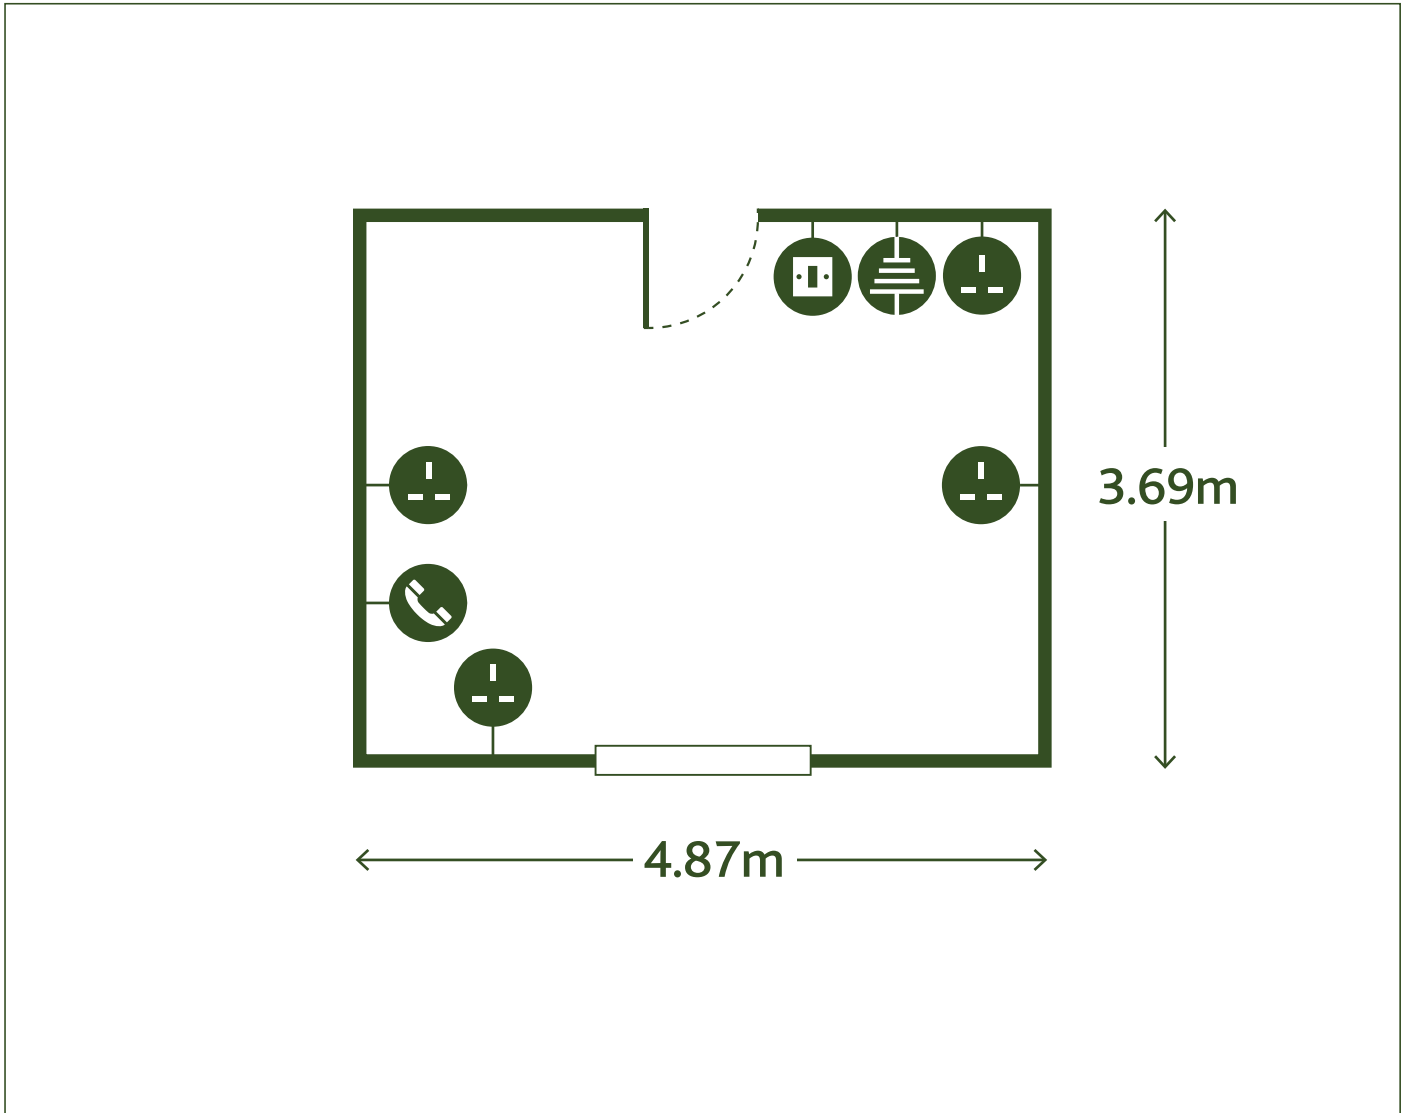

# SYNDICATE ROOM

## Room Specification

### DIMENSIONS (m)

Room size from 4.39 x 4.63 to 3.96 x 5.33  
 Total floor size from 20.33m<sup>2</sup> to 21.11m<sup>2</sup>  
 Ceiling height from 2.8 to 3.1